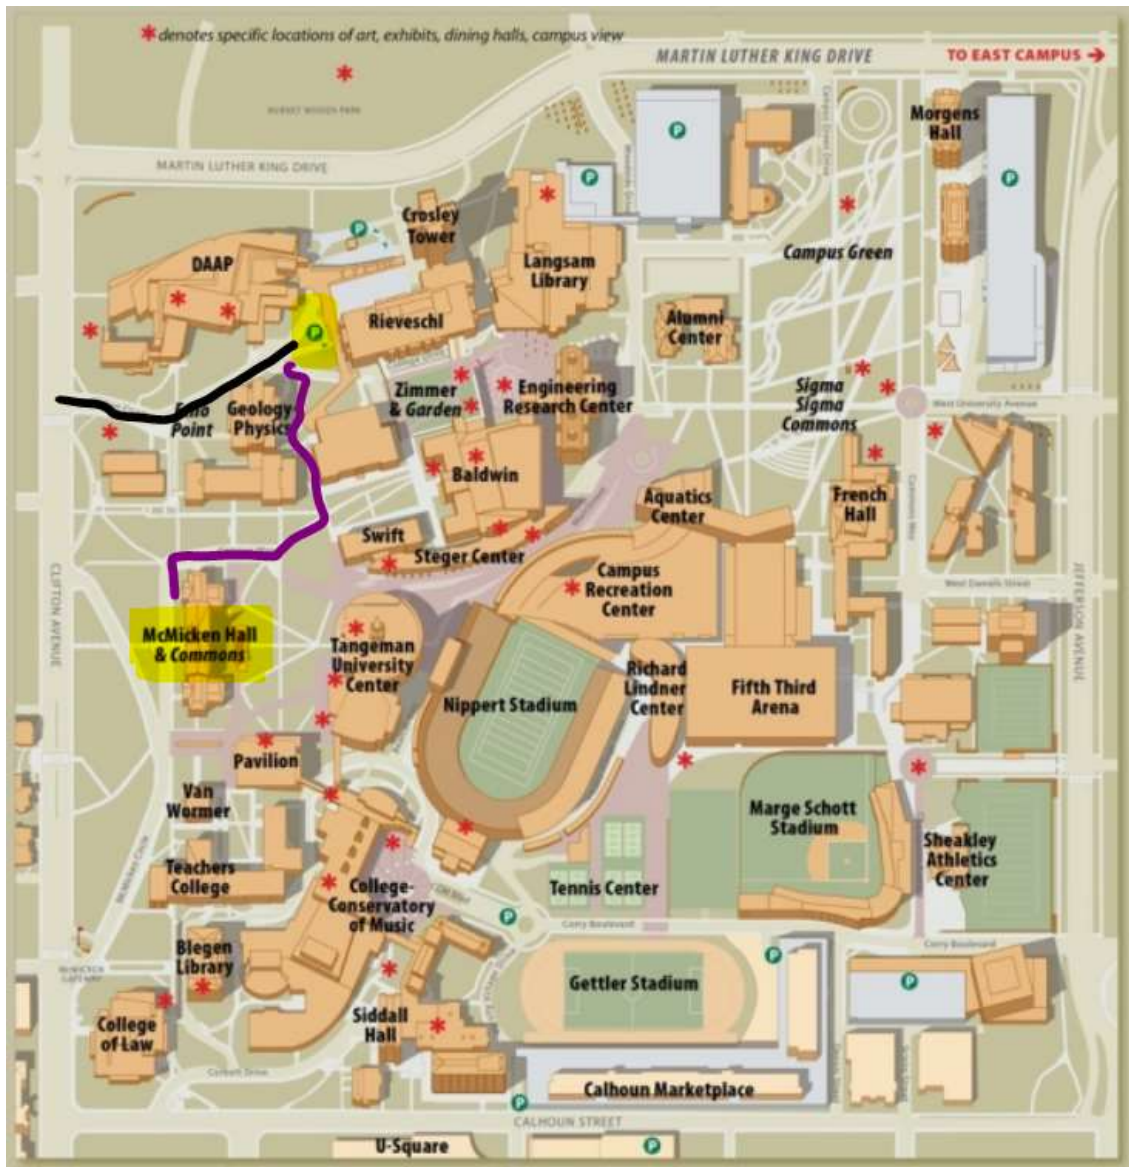

University of Cincinnati Classics Club and the
Department of Classics present...

CERTAMEN

January 29th, 2022

"Saevit medio in certamine Mavors"

-Vergil's Aeneid 8.700

Where: University of Cincinnati, West Campus
Building: McMicken Hall, Check-in at Room 127
When: January 29th, 2022
9:00-9:30 Registration
9:45 Three round-robin style rounds
11:15 Finals
12:00 UC Classics welcome with pizza and
T-shirts

How Do I Get There? Directions to get to campus in general:
<https://www.uc.edu/about/maps.html>

If simply dropping off students by car or bus:

- Enter McMicken Circle from Clifton Ave. - the entrance is at the light next to UC Law, across the street from Hughes High School. It is marked by the flag-pole.
- Drop students off along the second half of McMicken Drive, as it slopes downhill. Continue down the hill to leave, or to get to Clifton Court Parking Garage - directions for parking are below.
- McMicken Hall is the building with the lion statues in front of it, it is to the left of the fountain. If you walk past the lion statues, enter the doors to the right and go to Room 127 for check-in.

If you're planning on staying and need to park:

- On Clifton Ave., turn onto Clifton Court Drive. This street is directly across the street from the Delta Tau Delta house.
- Continue down Clifton Court drive until you come to a three-way split - take the middle road to enter Clifton Court Garage, park there. (Parking in this garage can cost \$7-\$10.)
- The staircase to the right of the entrance (from the perspective of entering the garage) to the garage leads up to a hill. A large red brick building will be to your right, it will be up another hill, this is McMicken Hall.
- Once you walk up the stairs in front of McMicken, enter the doors to the left and go to Room 127 for check-in.

BLACK = Driving
PURPLE = Walking