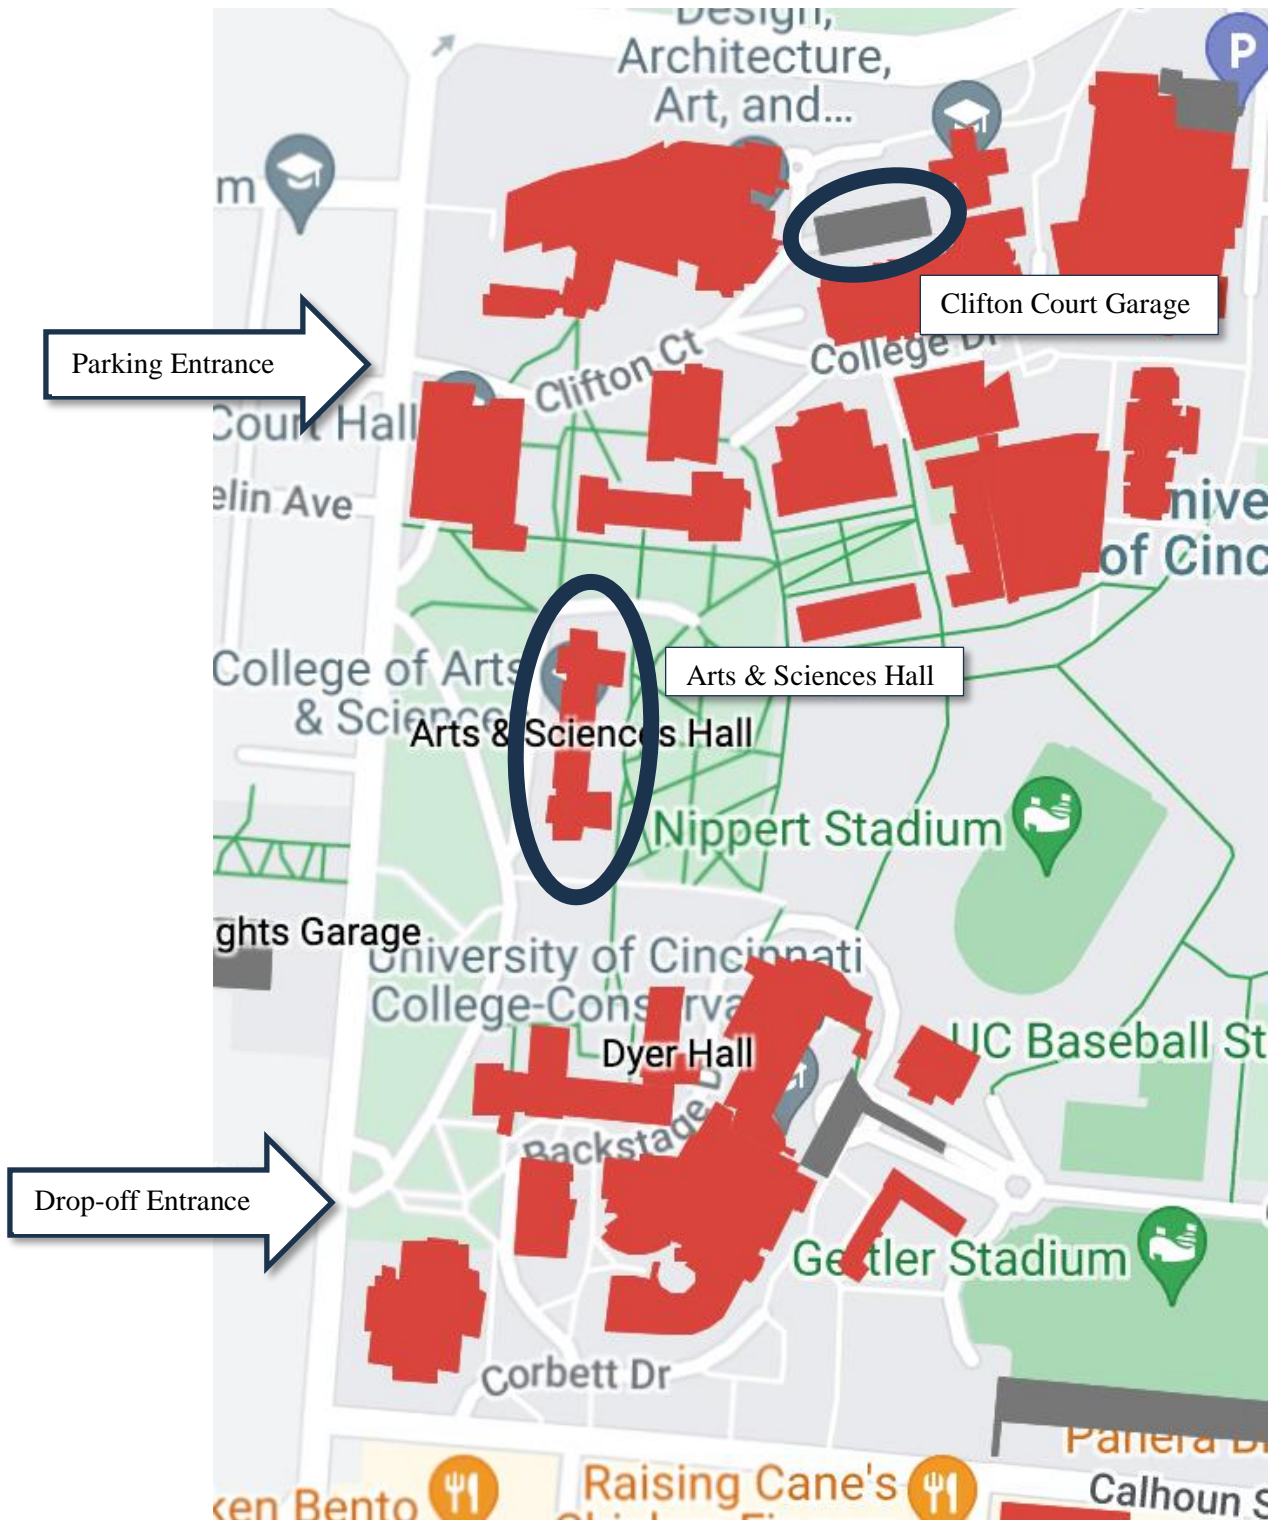

When: September 30th, 2023
9:00-9:30 Registration
9:45 Three round-robin style rounds
11:15 Finals
12:00 UC Classics welcome with Pizza and Awards

How Do I Get There? Directions to get to campus in general:
<https://www.uc.edu/about/maps.html>

If simply dropping off students by car or bus:

- Enter McMicken Circle from Clifton Ave. - the entrance is at the light next to UC Law, across the street from Hughes High School. It is marked by the flag-pole.
- Drop students off along the second half of McMicken Drive, as it slopes downhill. Continue down the hill to leave, or to get to Clifton Court Parking Garage - directions for parking are below.
- The Arts and Sciences building is the one with the lion statues in front of it, it is to the left of the fountain. If you walk past the lion statues, enter the doors to the right and go to Room 127 for check-in.

If you're planning on staying and need to park:

- On Clifton Ave., turn onto Clifton Court Drive. This street is directly across the street from the Delta Tau Delta house.
- Continue down Clifton Court drive until you come to a three-way split - take the middle road to enter Clifton Court Garage, park there. (Parking in this garage can cost \$7-\$10.)
- The staircase to the right of the entrance (from the perspective of entering the garage) to the garage leads up to a hill. A large red brick building will be to your right, it will be up another hill, this is the Arts and Sciences building.
- Once you walk up the stairs in front of the Arts and Sciences building, enter the doors to the left and go to Room 127 for check-in.

**** Note: The Arts and Sciences building is named McMicken Hall on this map.**

BLACK = Driving
PURPLE = Walking